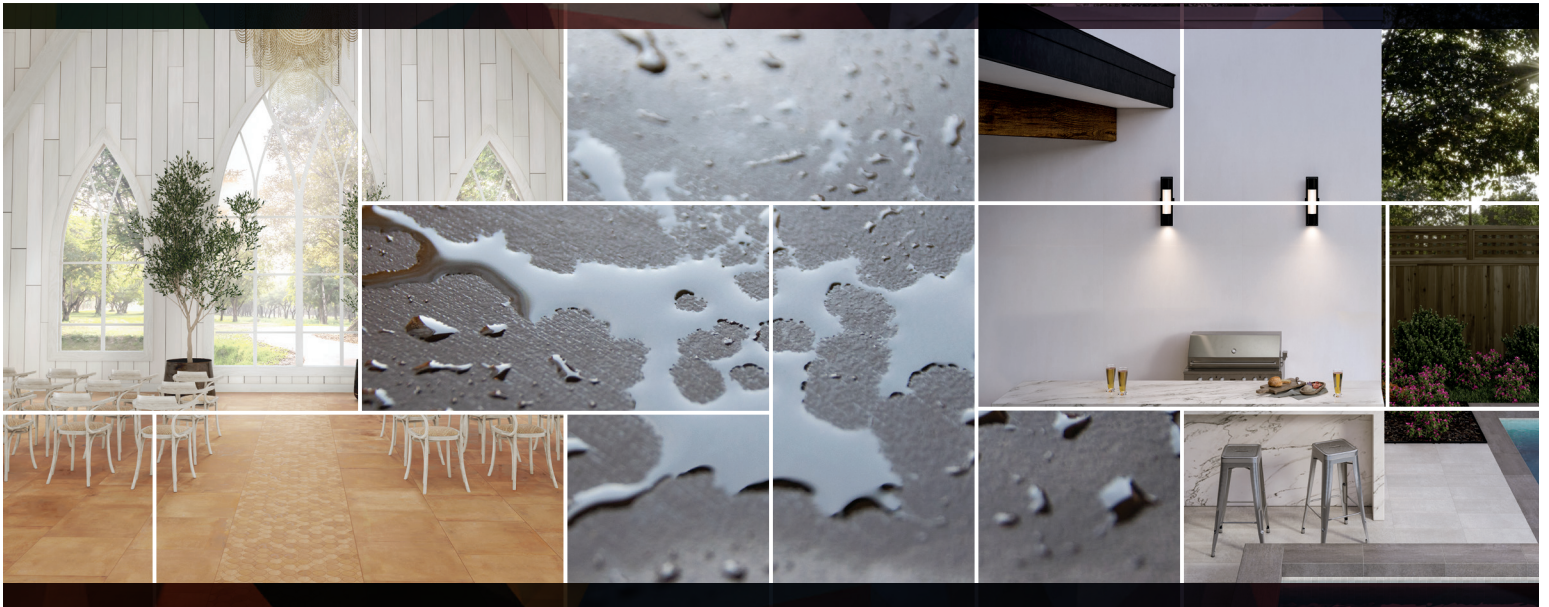

50% MORE SLIP RESISTANT THAN ORDINARY TILE*

FEATURING

StepWise™ Technology

SLIP RESISTANT

TECHNOLOGY TO CONFIDENTLY
STEP ANYWHERE

- DCOF \geq 0.60
- Waterproof
- Made in the USA

EASY CLEANABILITY

FOR MESSSES AND EVERYDAY
MISHAPS